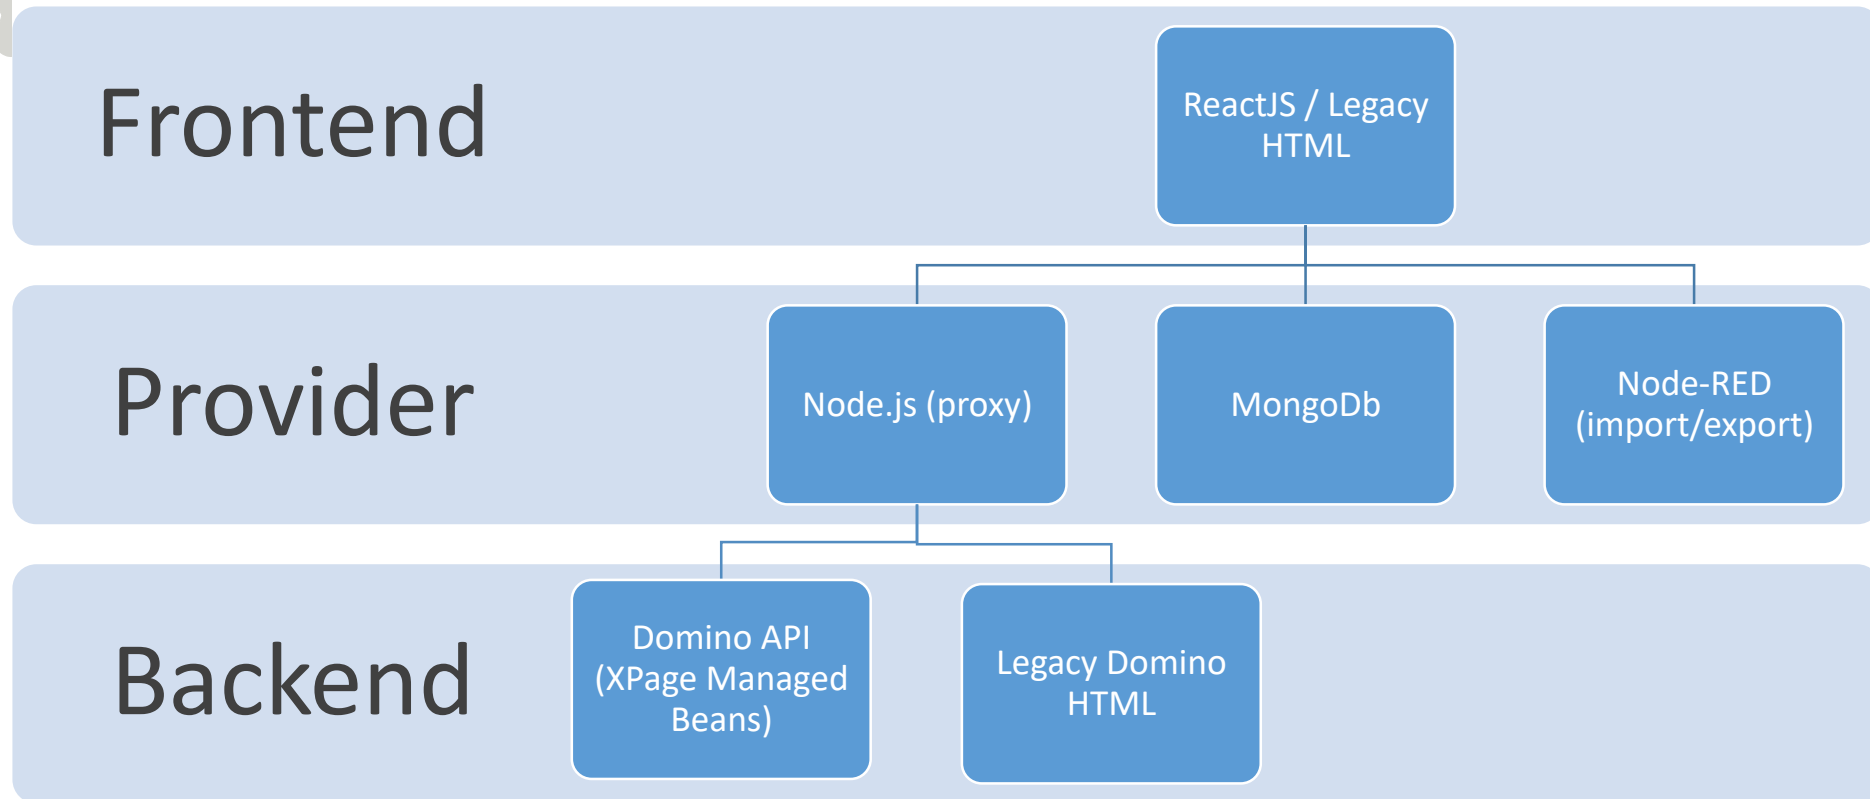

Technical architecture